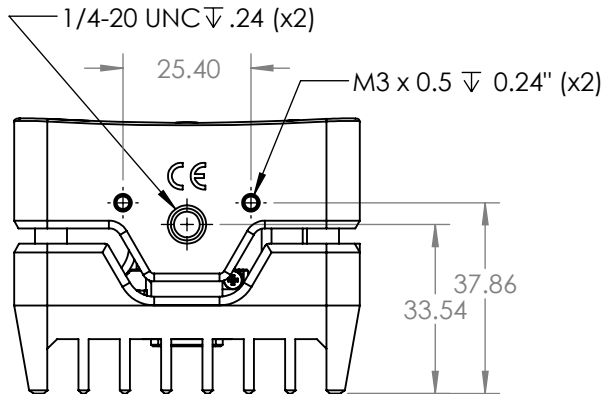

Status Indicator Ring
GigE & PoE Jack

Aim Assist Button
& Status Indicator

| | | | |
|------------------|--------|-------------------------|--------------|
| OptiTrack | | PrimeX 13W | |
| Tolerance (mm): | Rev. 1 | Date of Issue 12/9/2019 | Sheet 1 OF 1 |