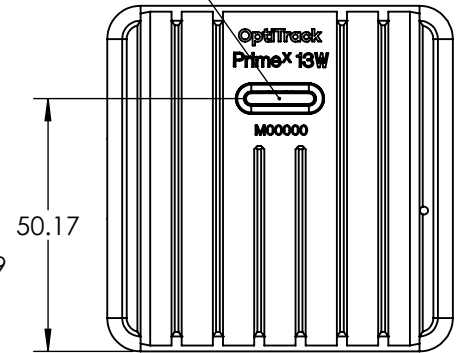

Status Indicator Ring
GigE & PoE Jack

Aim Assist Button
& Status Indicator

| | | | |
|------------------|--------|-------------------------|--------------|
| OptiTrack | | PrimeX 13W | |
| Tolerance (mm): | Rev. 1 | Date of Issue 12/9/2019 | Sheet 1 OF 1 |